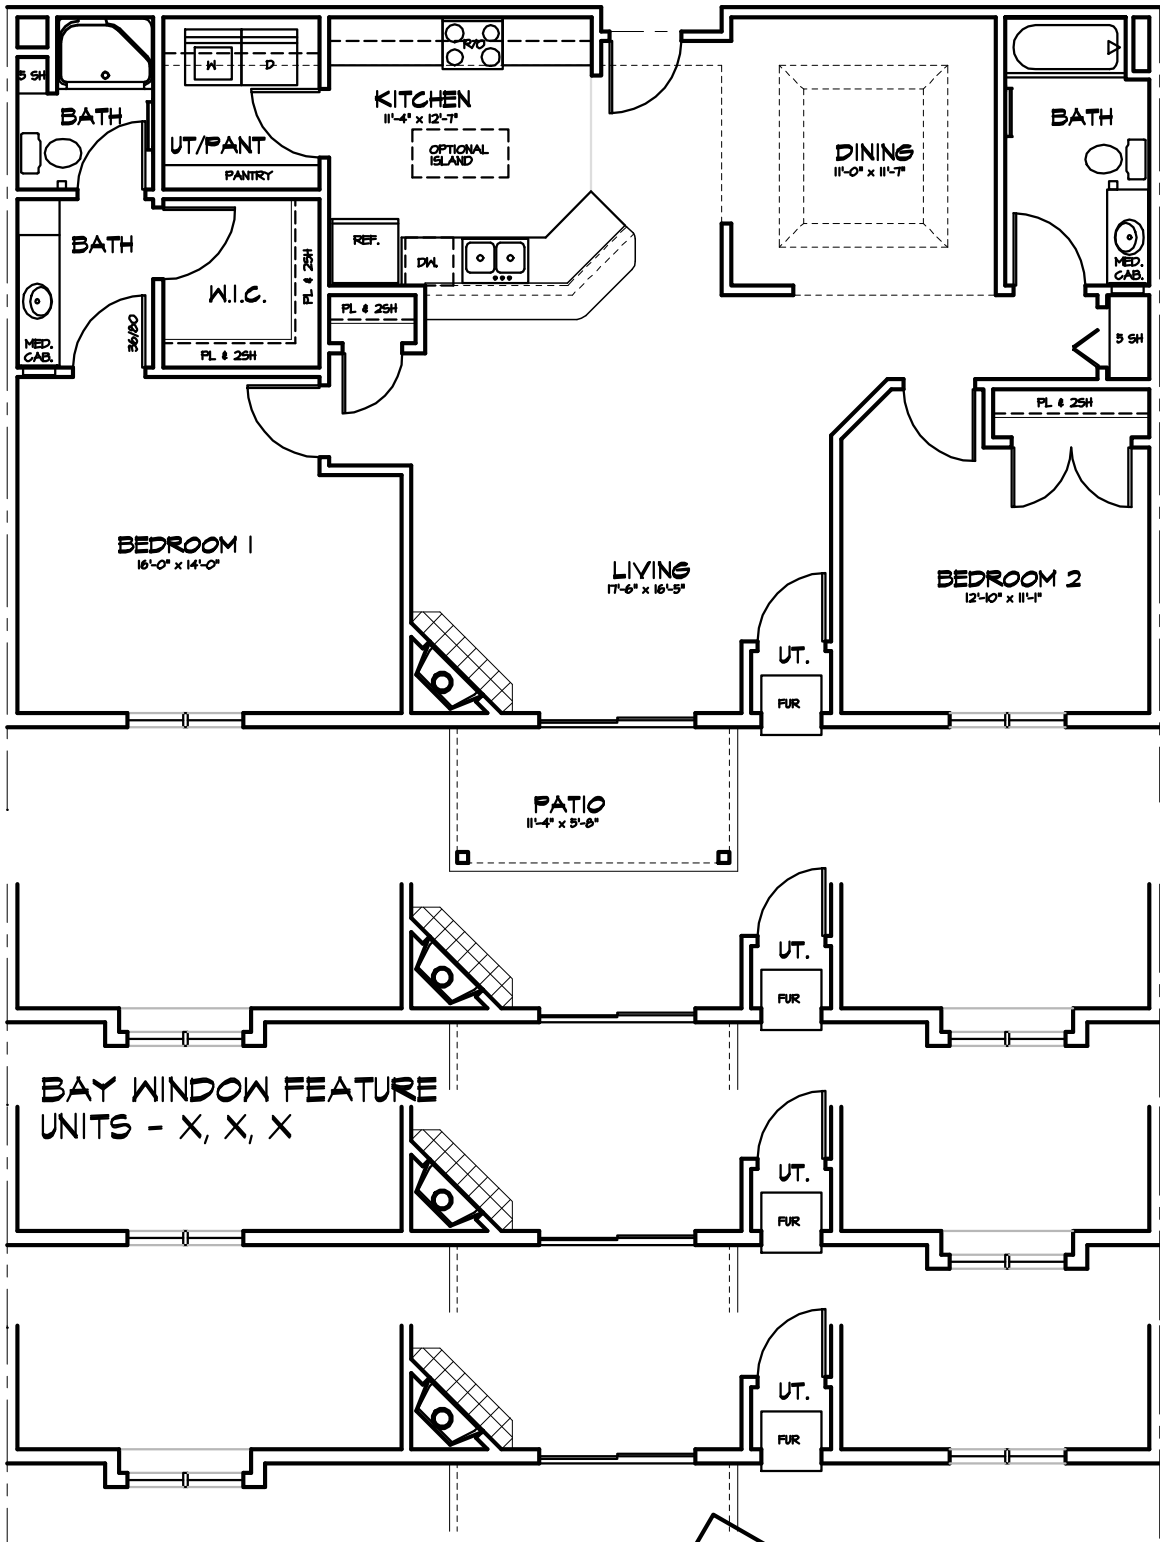

RIDGEDALE CONDOS

UNIT-D FLOOR PLAN
1435 sq. ft.

HILLDALE DRIVE

HARTFORD, WI