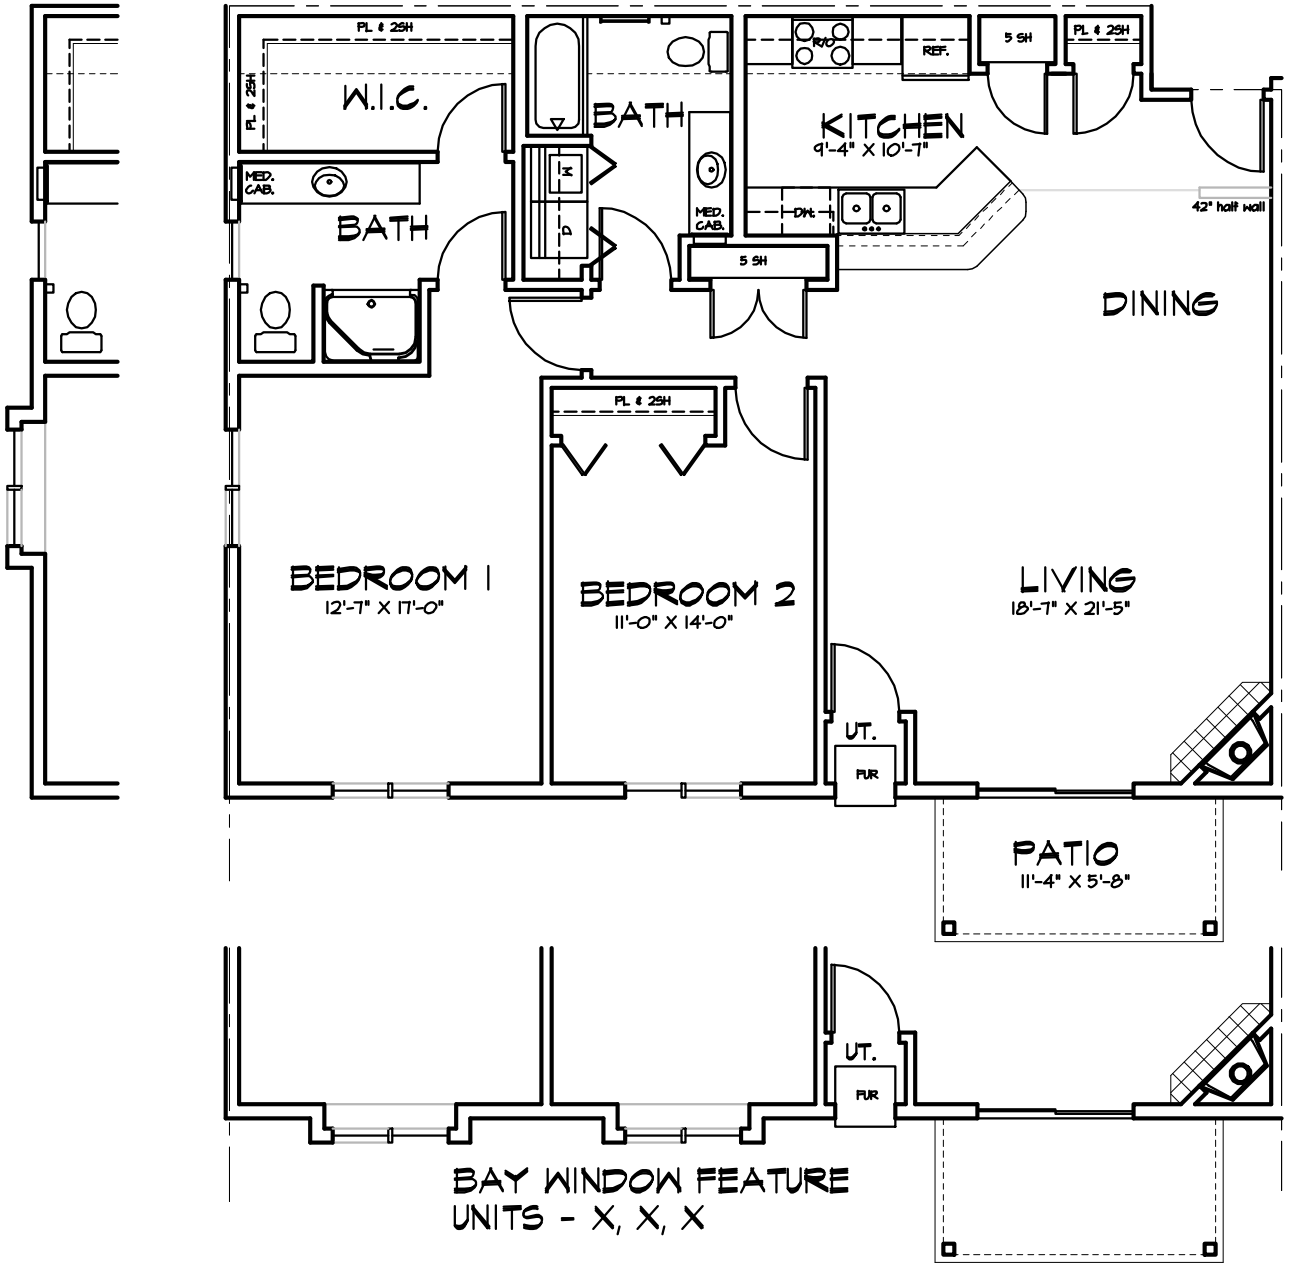

RIDGEDALE CONDOS

BAY WINDOW FEATURE
UNITS - X, X, X, X

UNIT-C FLOOR PLAN

1427 sq. ft.

HILLDALE DRIVE

HARTFORD, WI