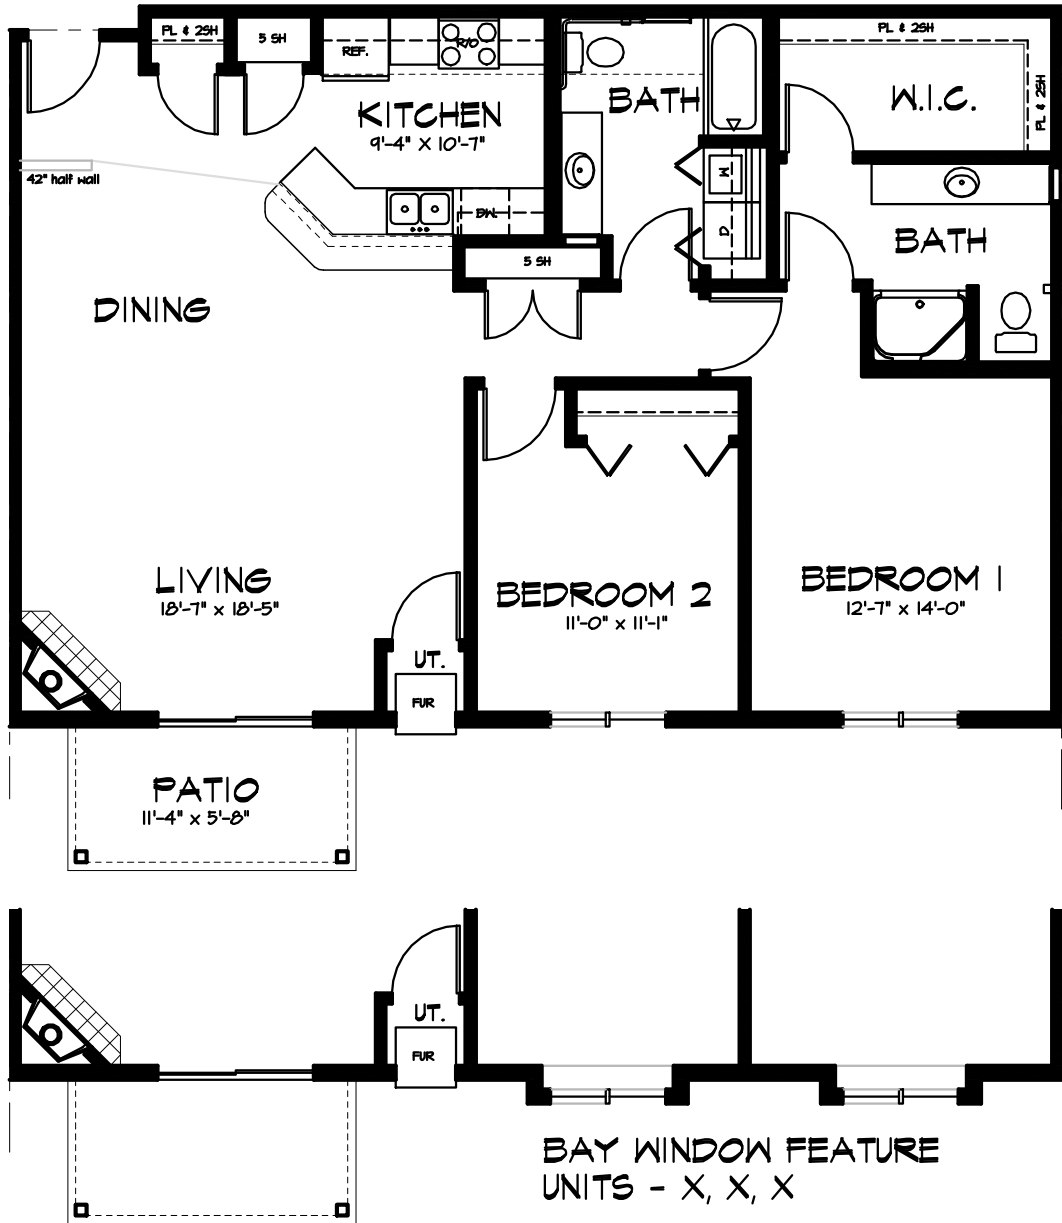

RIDGEDALE CONDOS

UNIT-B FLOOR PLAN

1314 sq. ft.

HILLDALE DRIVE

HARTFORD, WI