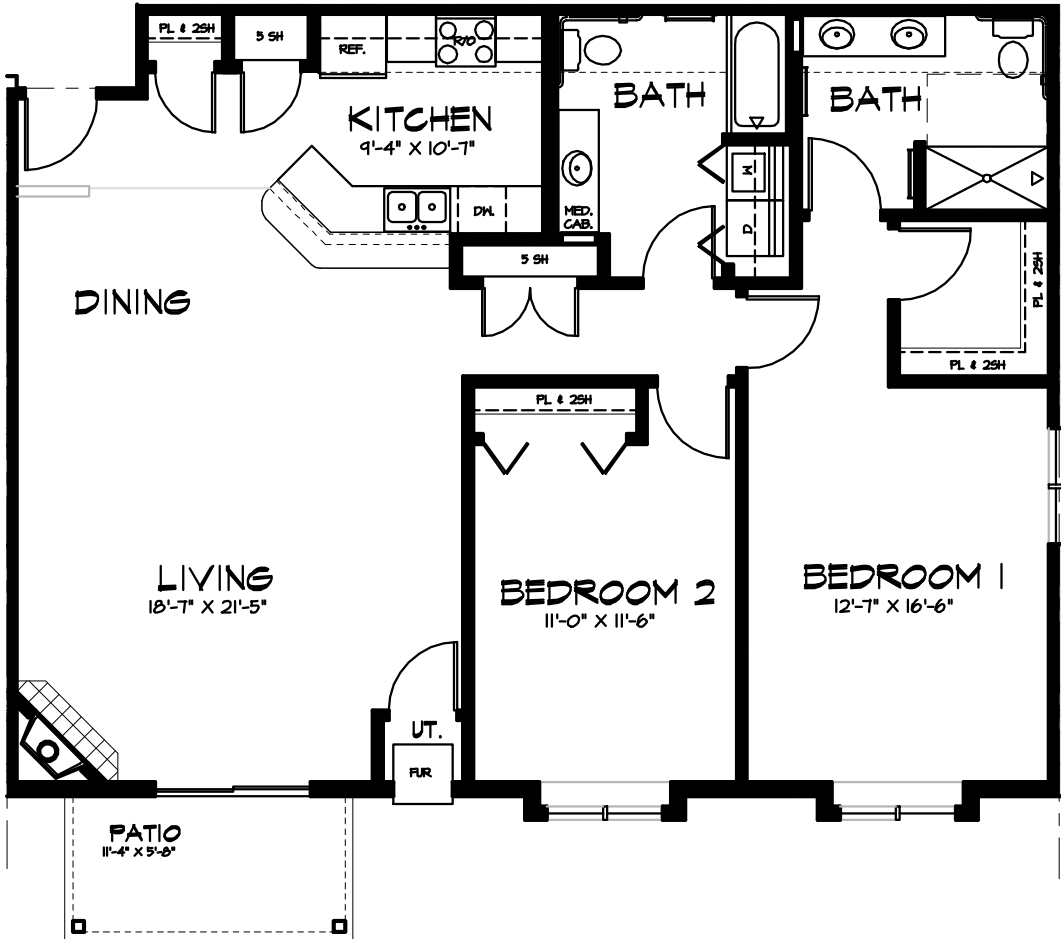

RIDGEDALE CONDOS

UNIT-A FLOOR PLAN
1433 sq. ft.

HILLDALE DRIVE

HARTFORD, WI